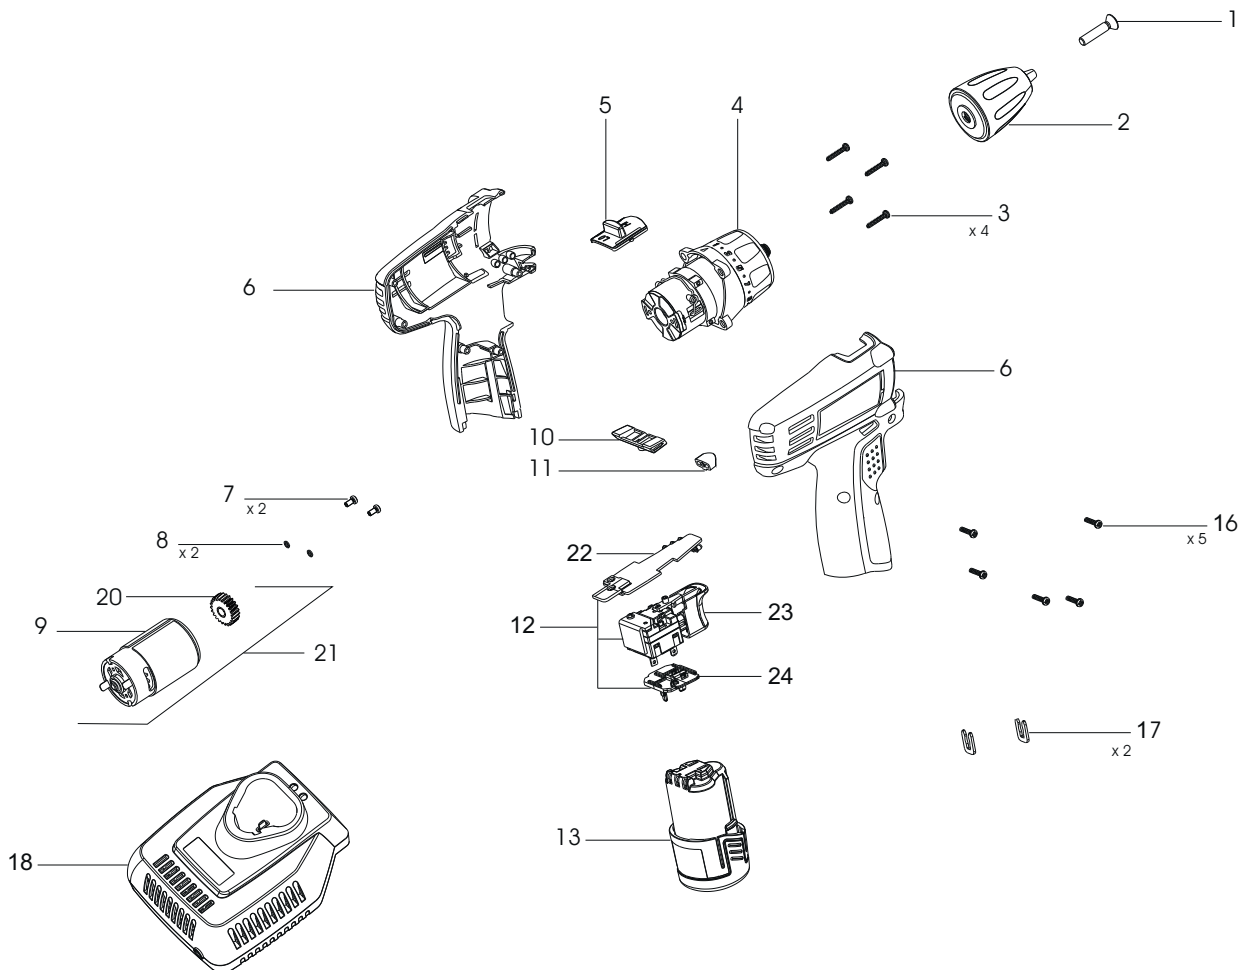

POS. No.	Ref.No.	Description	POS. No.	Ref.No.	Description
1	185135	Chuck screw M 5x19-L	18	184945	Charger.ass'y BR2 10,8Li EU version
2	185136	Chuck	20	187732	Pinion
3	185137	Screw ST2,9x13	21	187733	DC motor sub Ass'y+Pinon
4	185138	Gear box ass'y			
5	185139	Shift knob			
6	185140	Left Housing			
7	185141	Screw M3x6			
8	185142	Spring washer			
9	185143	Motor Ass'y			
10	185144	F/R CHANGE LEVER			
11	185145	Led cap			
12	185146	PCB&Switch ass'y			
13	184944	Battery pack ass'y BR2 10,8Li 1,3Ah			
14	185147	Right Housing			
16	185148	Screw ST2,9x13			
17	185149	Circlip			
18	184946	Charger.ass'y BR2 10,8Li UK version			